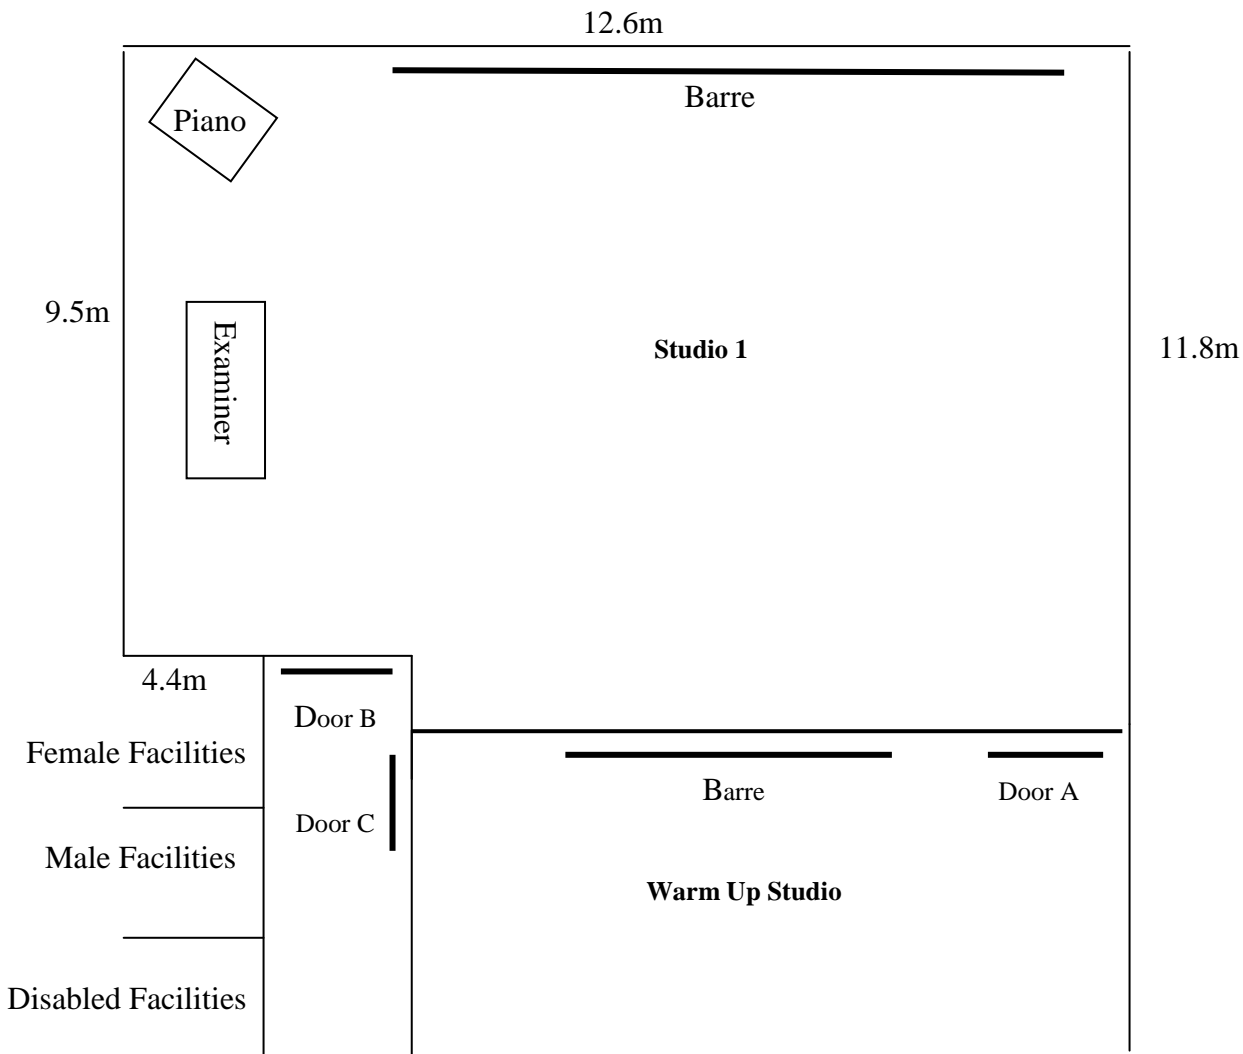

EXAMINATION STUDIO

20 Farrell Avenue
Darlinghurst NSW 2010
Tel: 02 9331 4111 Fax: 02 9360 6677
E: info@rad.org.au

(Not drawn to scale)

Studio 1 is the official examination studio at the Academy’s head office in Sydney.
Door A is the entrance and exit that candidates take into the examination studio for all Vocational and Graded Examinations, Presentation Classes and Class Awards.
Door B is the entrance for the examiner and pianist.
Door C is the entrance to the warm up studio.